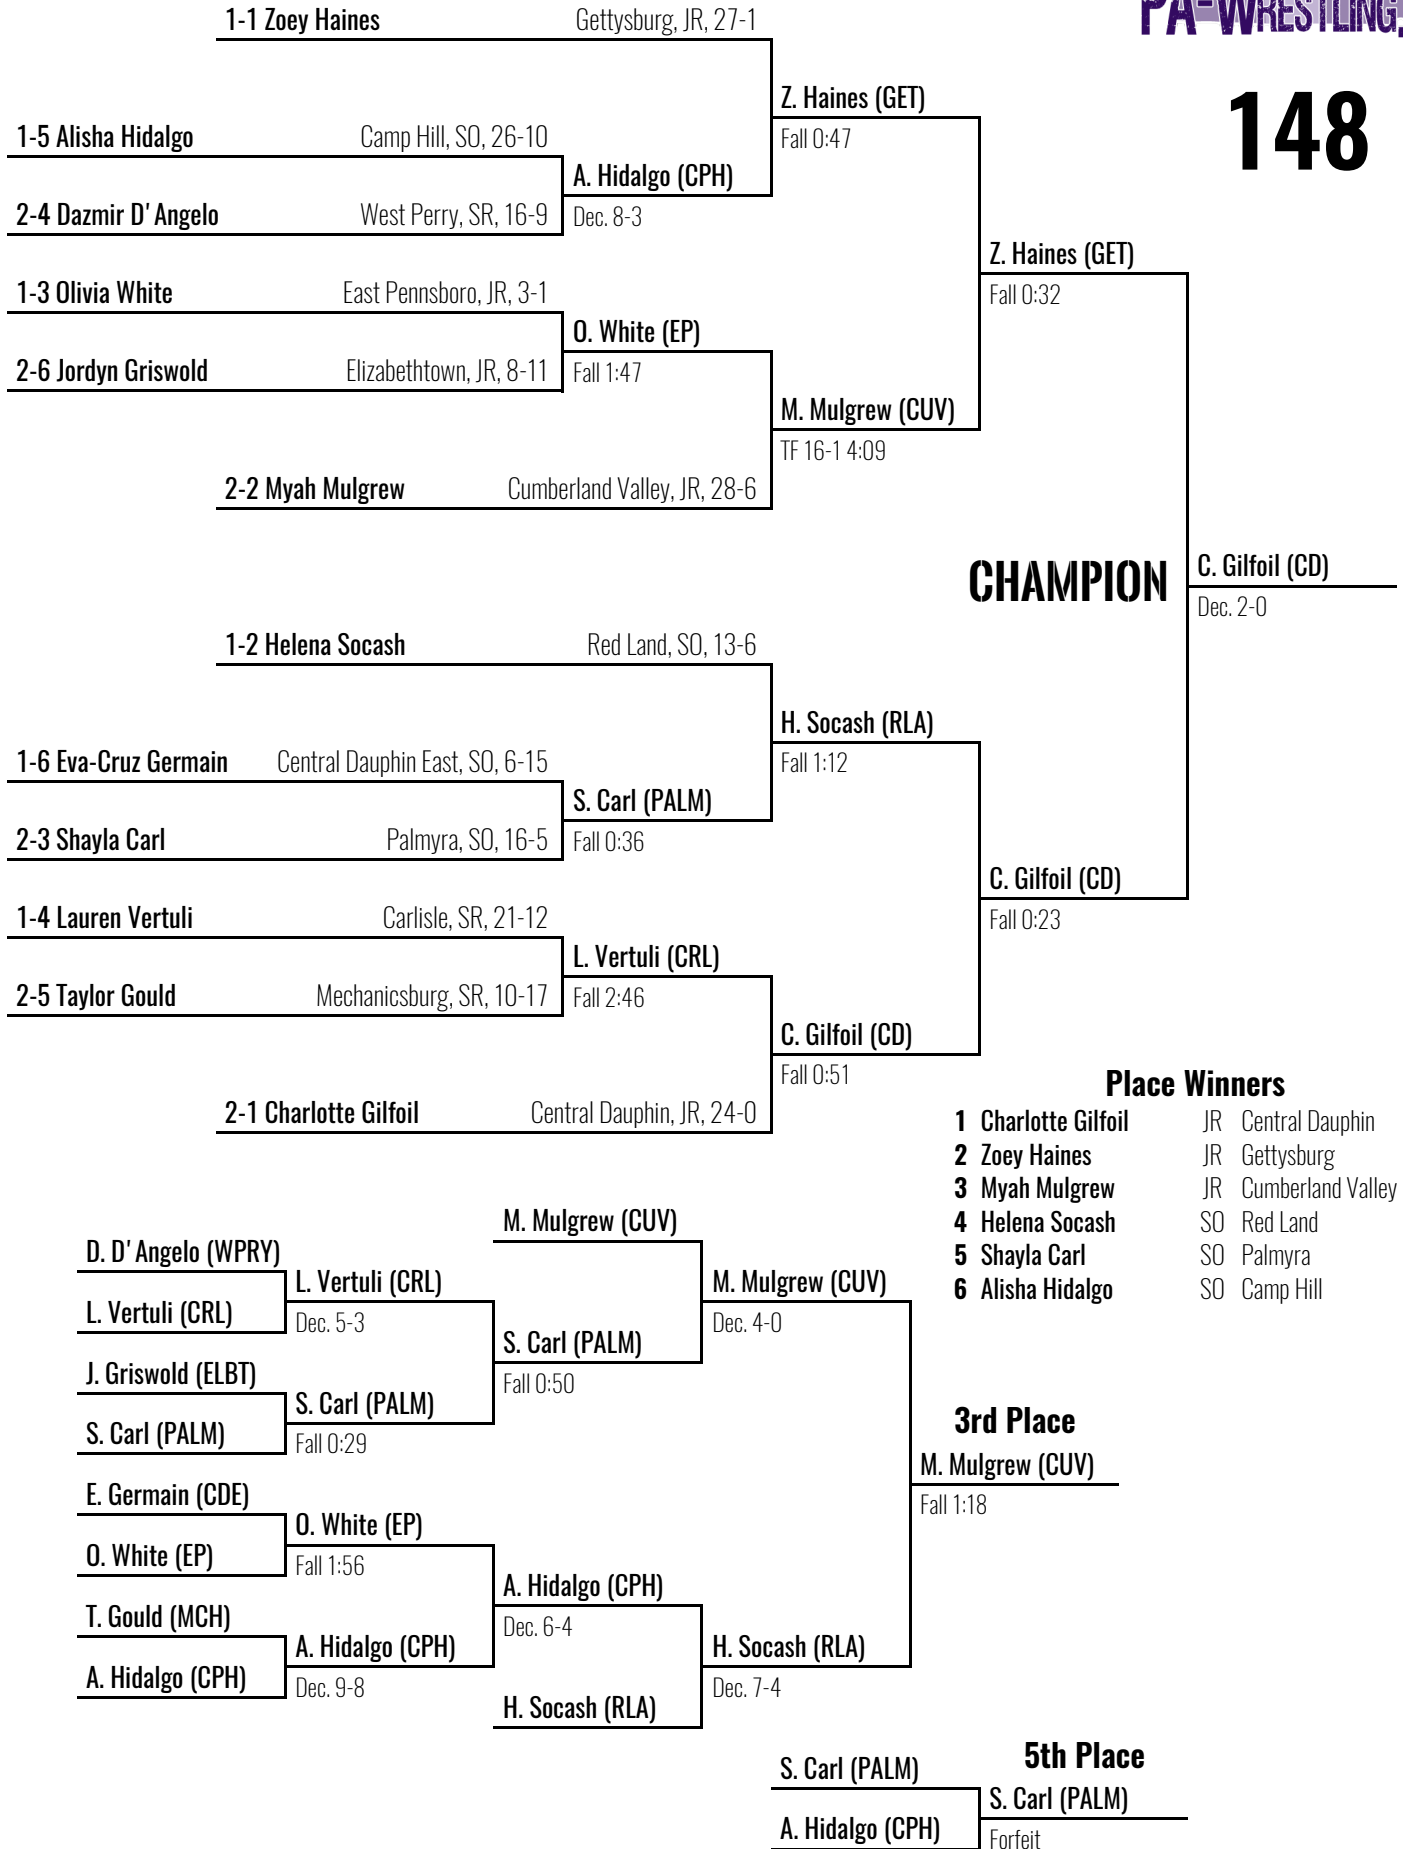

- Place Winners**
- 1 Charlotte Gilfoil JR Central Dauphin
 - 2 Zoey Haines JR Gettysburg
 - 3 Myah Mulgrew JR Cumberland Valley
 - 4 Helena Socash SO Red Land
 - 5 Shayla Carl SO Palmyra
 - 6 Alisha Hidalgo SO Camp Hill