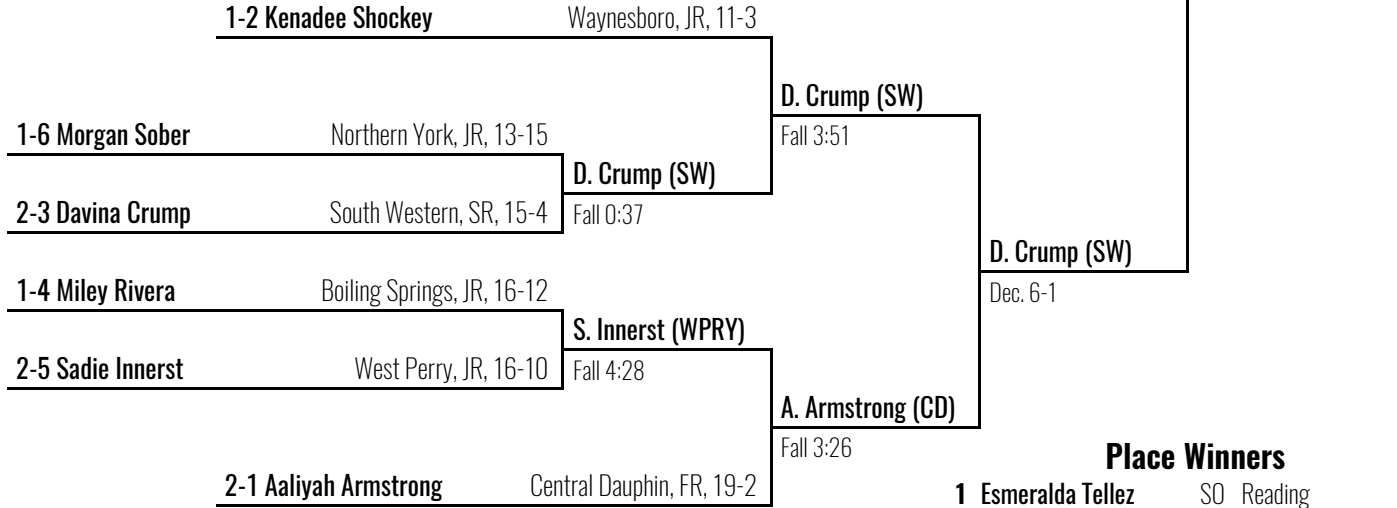

3rd Place
A. Imorhoa (YS)
Dec. 5-1

2024 South Central Girls Regional

Penn Manor HS

March 2, 2024

190

Place Winners

- | | | | |
|----------|-------------------|----|-----------------|
| 1 | Esmeralda Tellez | SO | Reading |
| 2 | Davina Crump | SR | South Western |
| 3 | Aaliyah Armstrong | FR | Central Dauphin |
| 4 | Jurelys Peguero | JR | J.P. McCaskey |
| 5 | Taylor Orner | FR | Octorara |
| 6 | Sadie Innerst | JR | West Perry |

3rd Place

A. Armstrong (CD)
Fall 1:59

5th Place

S. Innerst (WPRY)
T. Orner (OCT)
Dec. 3-2

2024 South Central Girls Regional

Penn Manor HS March 2, 2024

235

- Place Winners**
- 1 Kayla Henderson SR South Western
 - 2 Aja' nai Jumper SR Cumberland Valley
 - 3 Esther Reed SO Big Spring
 - 4 Brooklynn Ayala SR Penn Manor
 - 5 Kiara Vilanova-Medina SR Camp Hill
 - 6 Lauren Labrew JR J.P. McCaskey