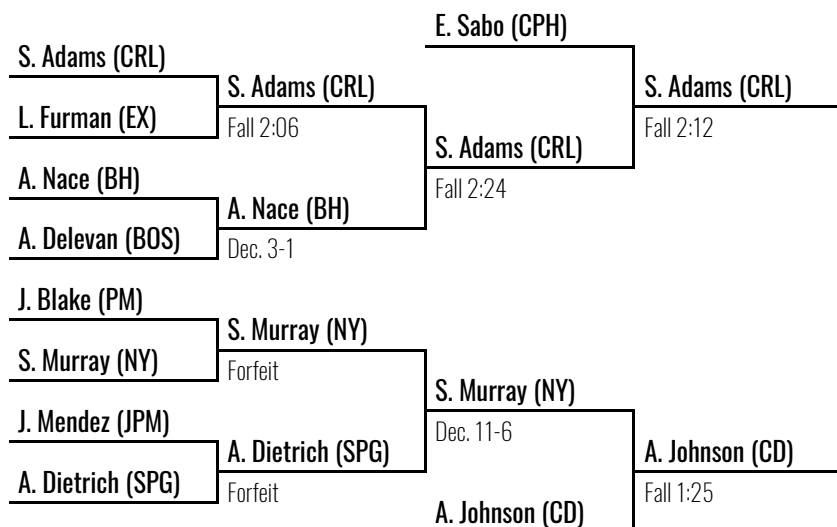

5th Place

E. Sabo (CPH)	S. Murray (NY)
S. Murray (NY)	Inj. Def. 7-7 5:00