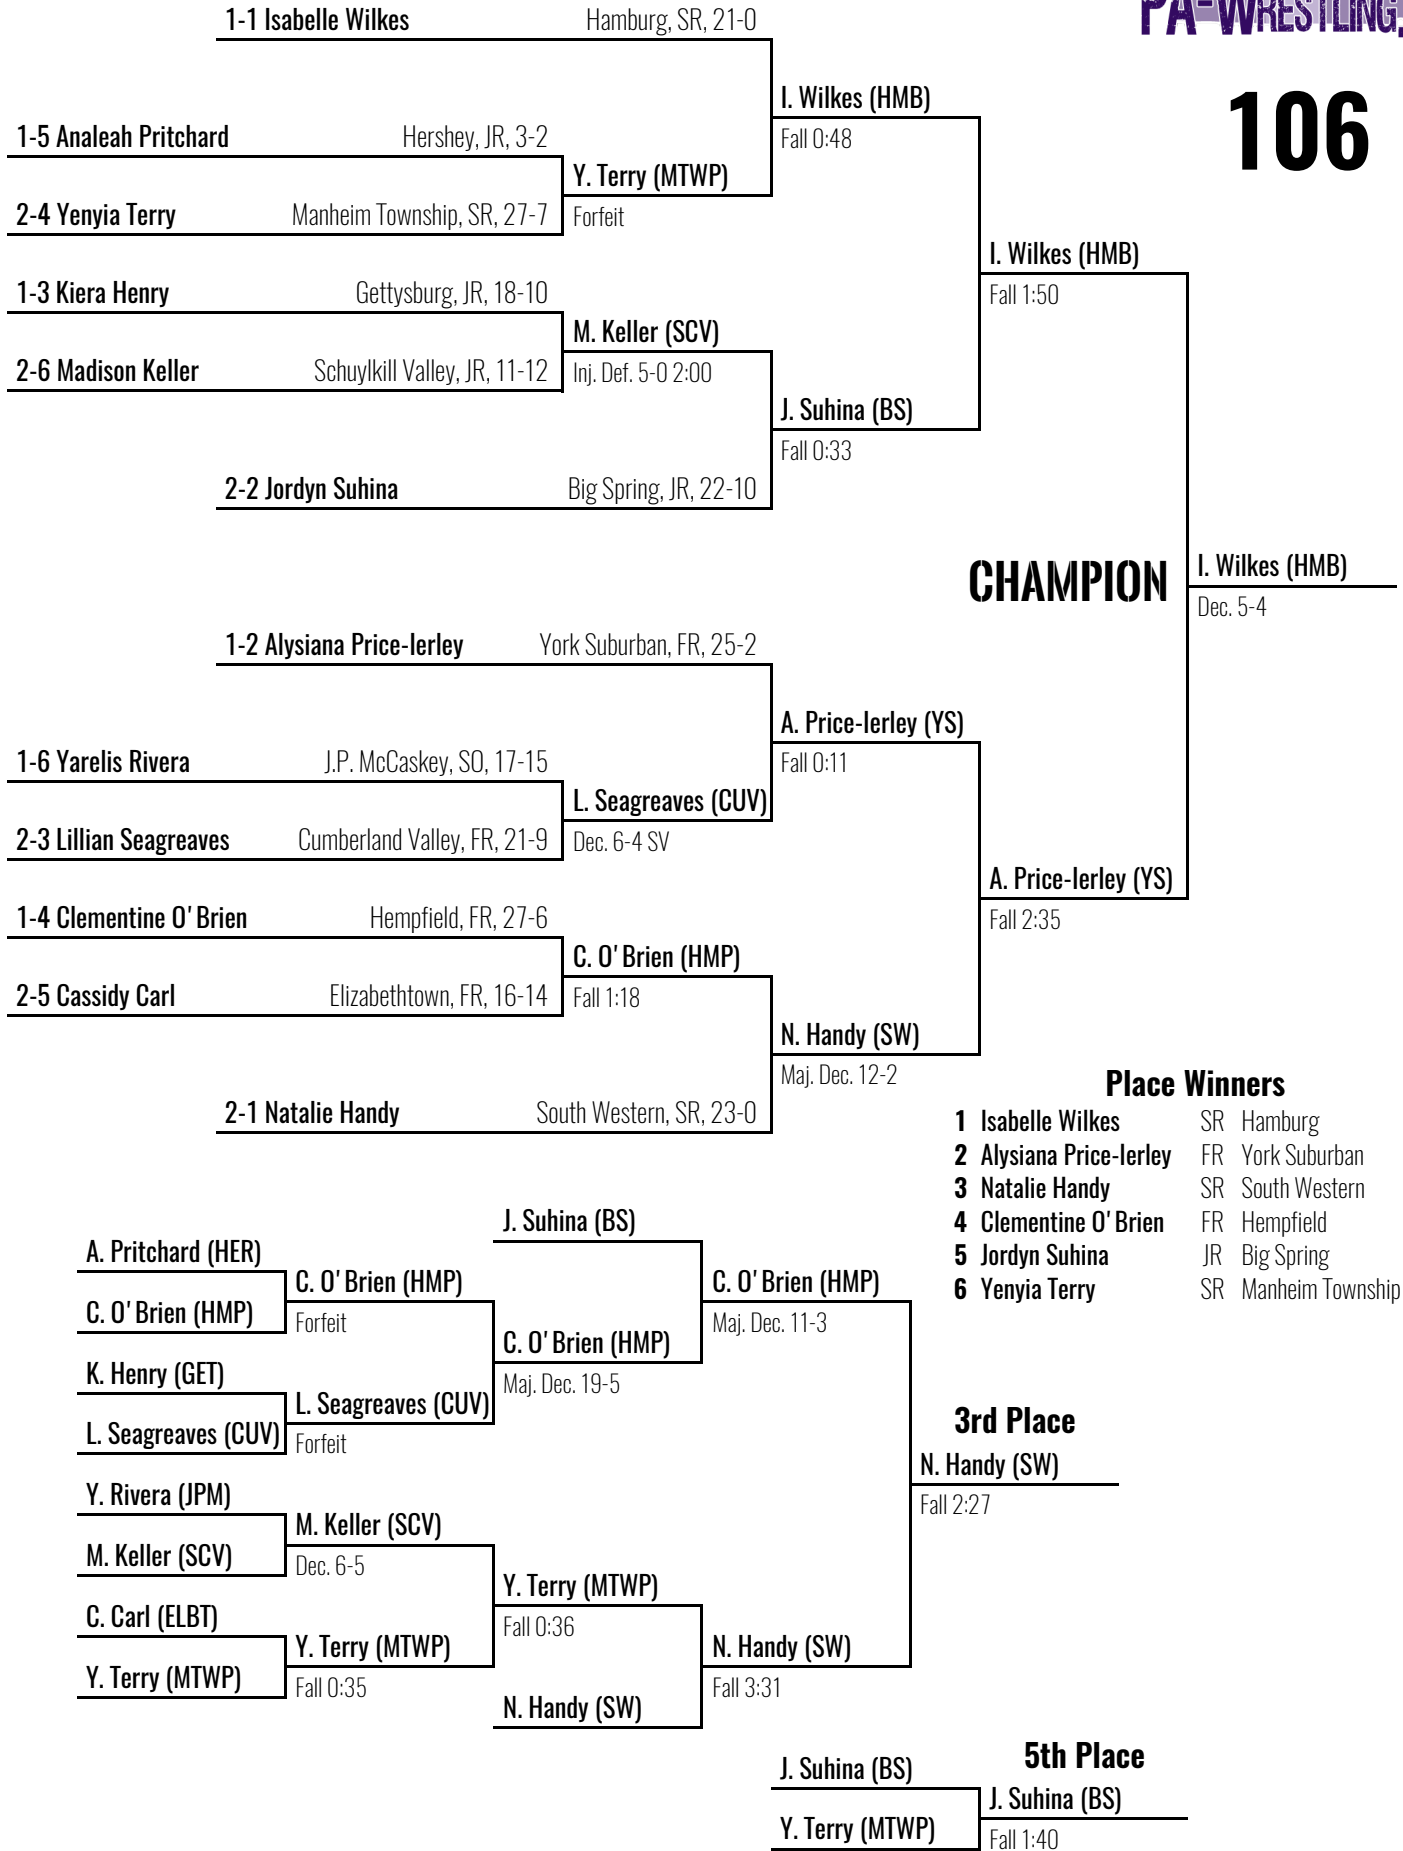

2024 South Central Girls Regional

Penn Manor HS

March 2, 2024

106

Place Winners

- **1** Isabelle Wilkes SR Hamburg
- **2** Alysiana Price-Ierley FR York Suburban
- **3** Natalie Handy SR South Western
- **4** Clementine O' Brien FR Hempfield
- **5** Jordyn Suhina JR Big Spring
- **6** Yenyia Terry SR Manheim Township