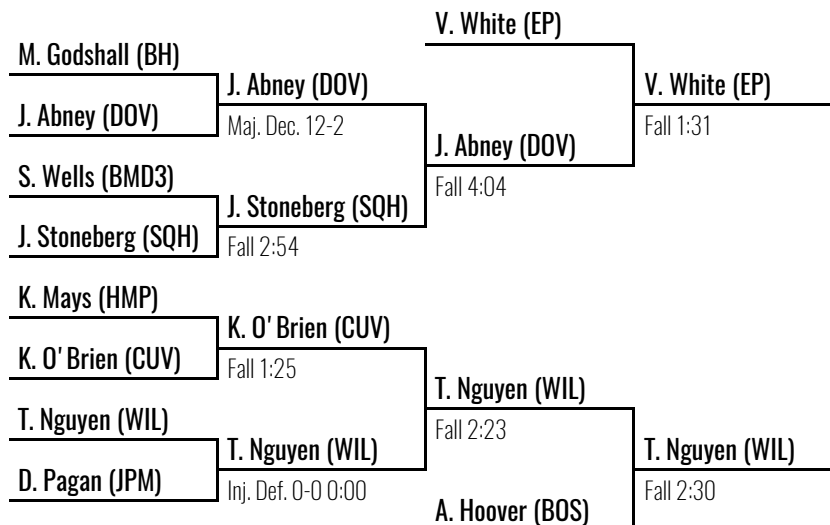

5th Place

J. Abney (DOV)	A. Hoover (BOS)
A. Hoover (BOS)	Forfeit