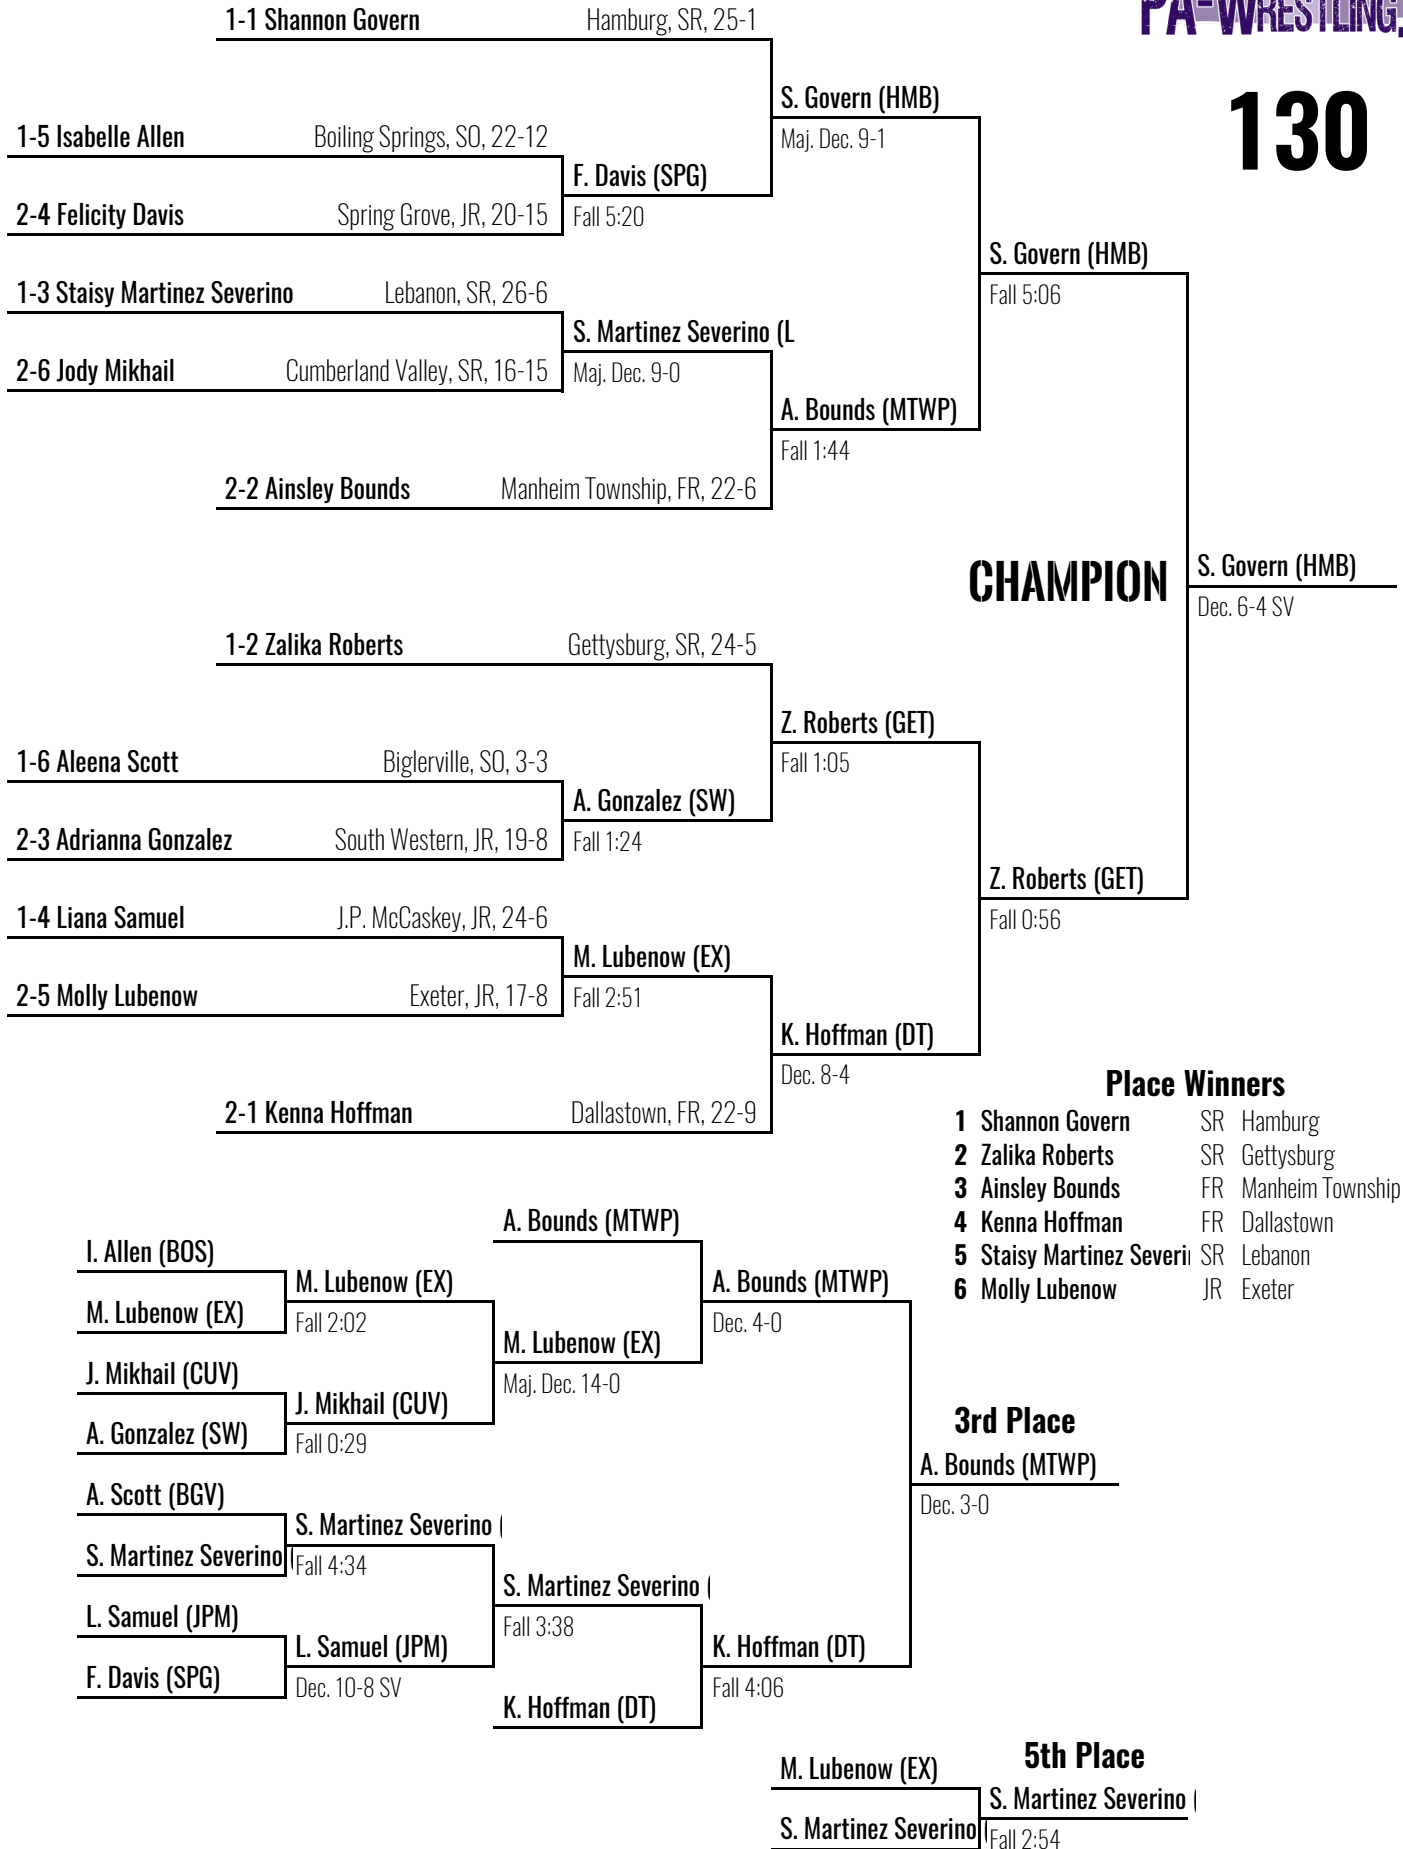

2024 South Central Girls Regional

Penn Manor HS

March 2, 2024

130