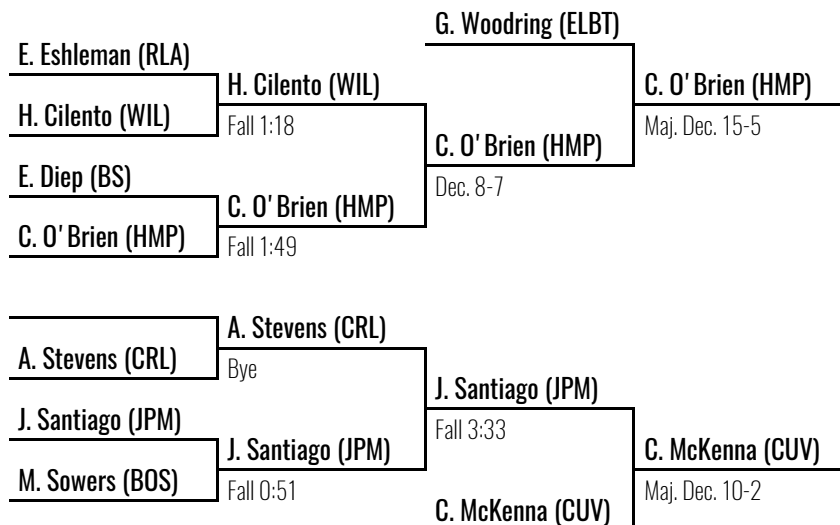

5th Place

G. Woodring (ELBT)
J. Santiago (JPM)
Dec. 12-8