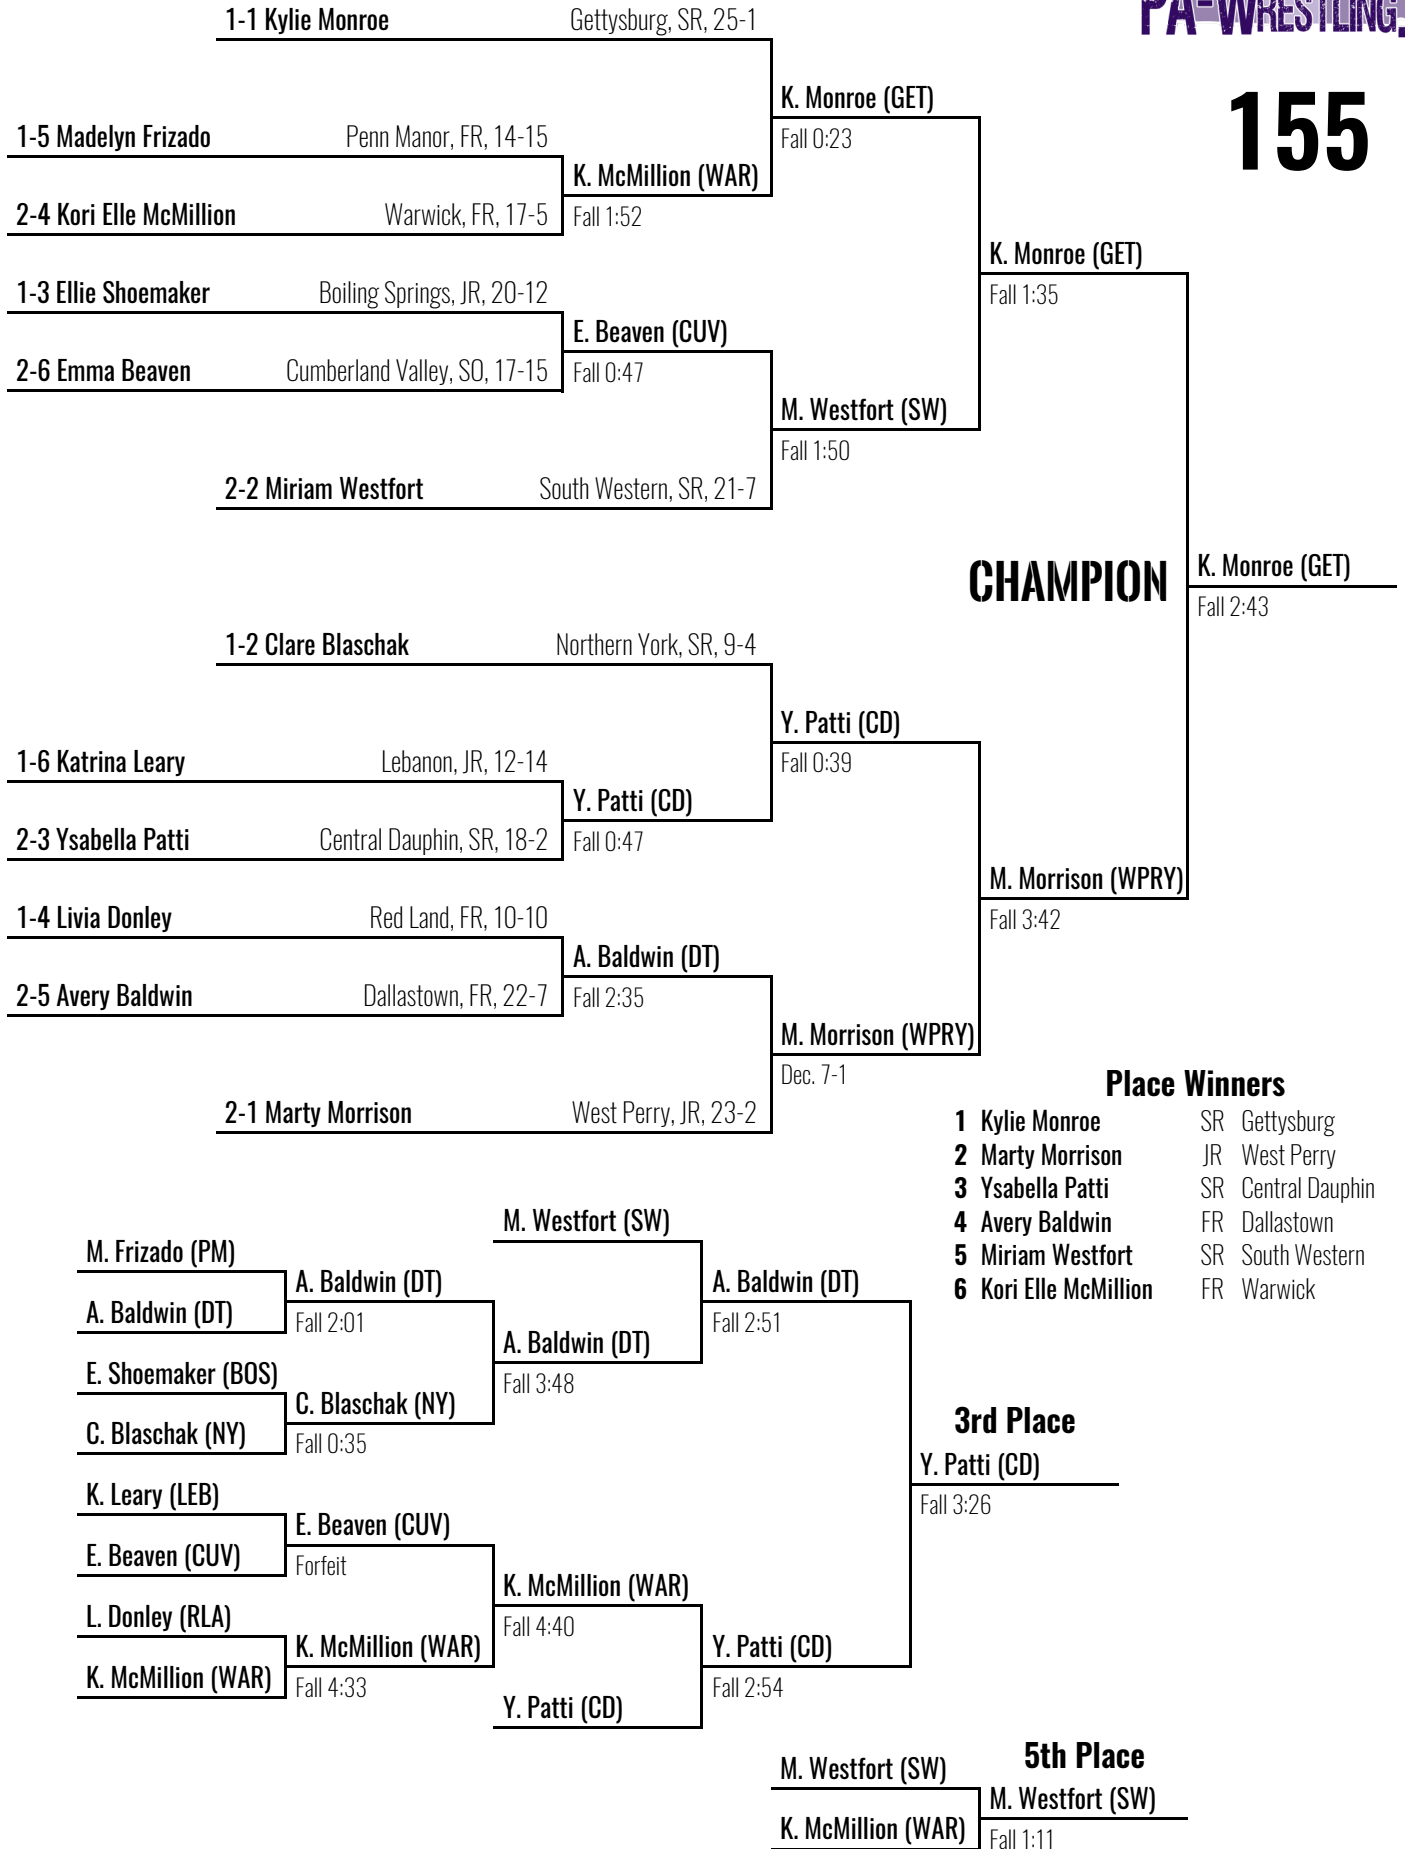

2024 South Central Girls Regional

Penn Manor HS

March 2, 2024

155

1. **Place Winners**
2. **1** **Kylie Monroe** SR Gettysburg
   - **2** **Marty Morrison** JR West Perry
   - **3** **Ysabella Patti** SR Central Dauphin
   - **4** **Avery Baldwin** FR Dallastown
   - **5** **Miriam Westfort** SR South Western
   - **6** **Kori Elle McMillion** FR Warwick