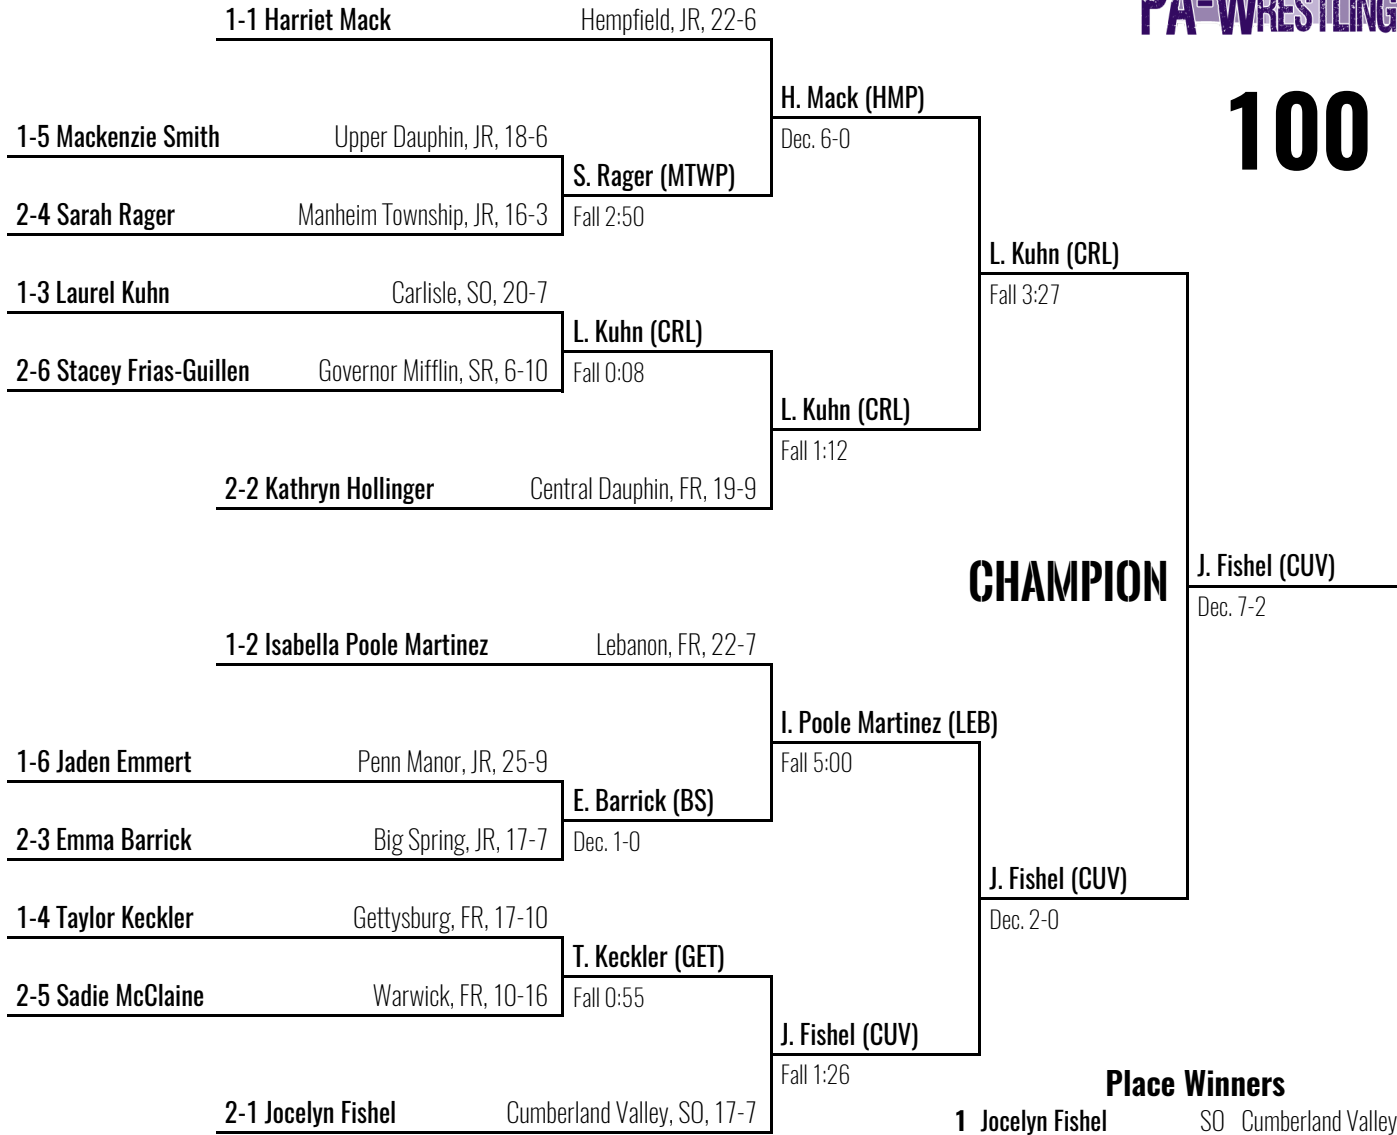

2024 South Central Girls Regional

Penn Manor HS

March 2, 2024

100

Place Winners

- 1** Jocelyn Fishel SO Cumberland Valley
- 2** Laurel Kuhn SO Carlisle
- 3** Harriet Mack JR Hempfield
- 4** Kathryn Hollinger FR Central Dauphin
- 5** Isabella Poole Martine; FR Lebanon
- 6** Taylor Keckler FR Gettysburg