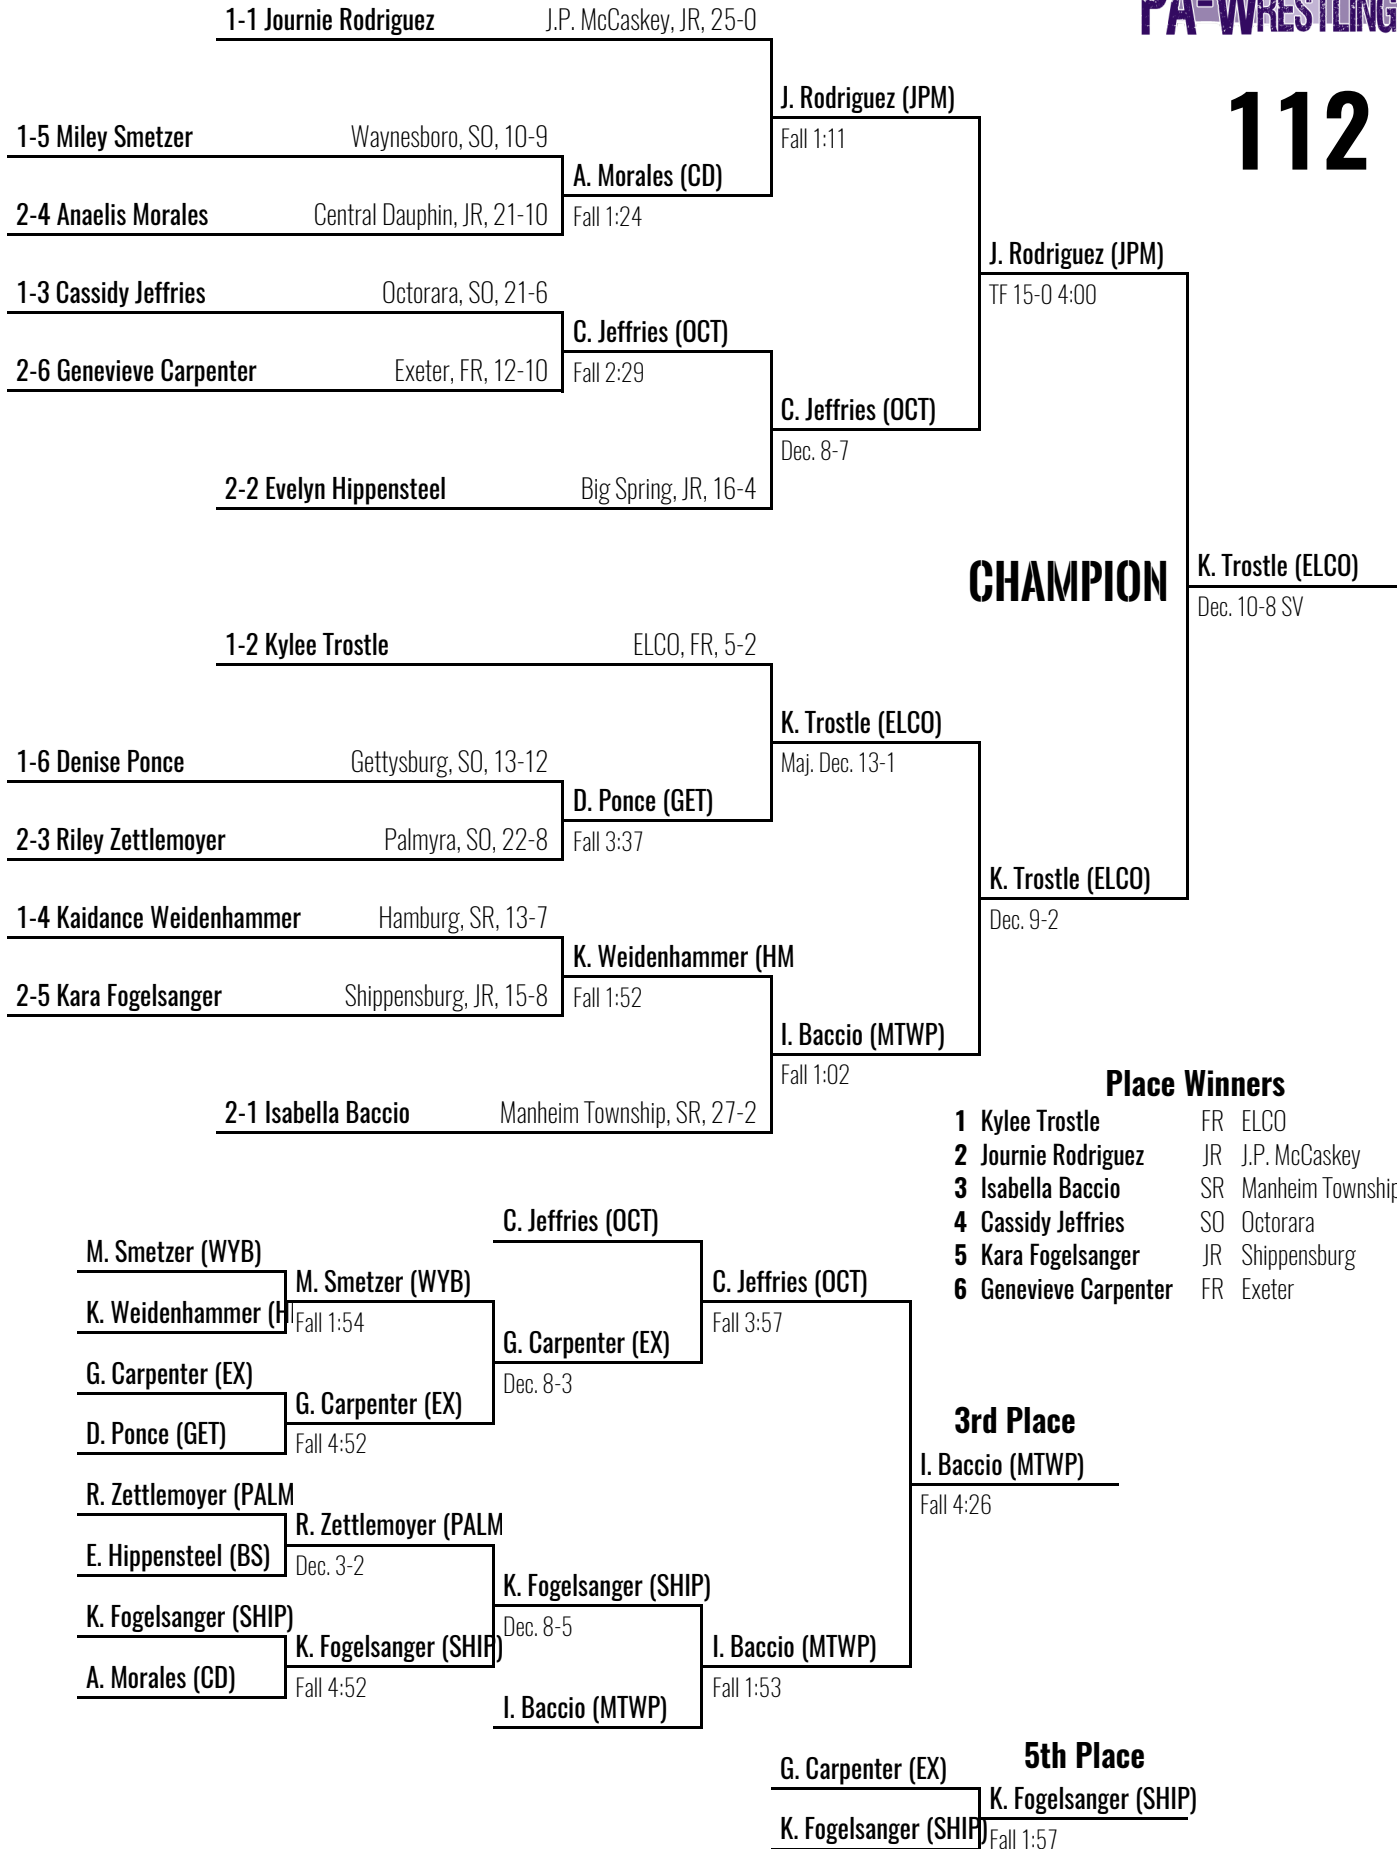

2024 South Central Girls Regional

Penn Manor HS

March 2, 2024

112