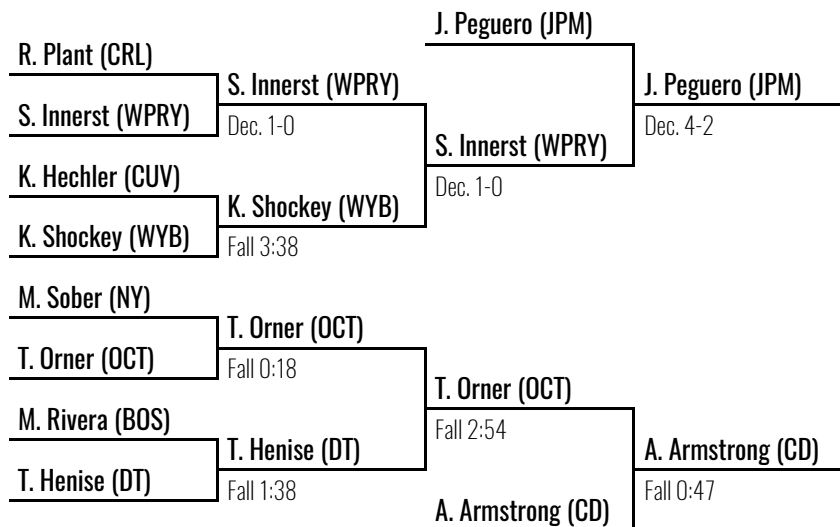

5th Place

S. Innerst (WPRY)
T. Orner (OCT)
Dec. 3-2