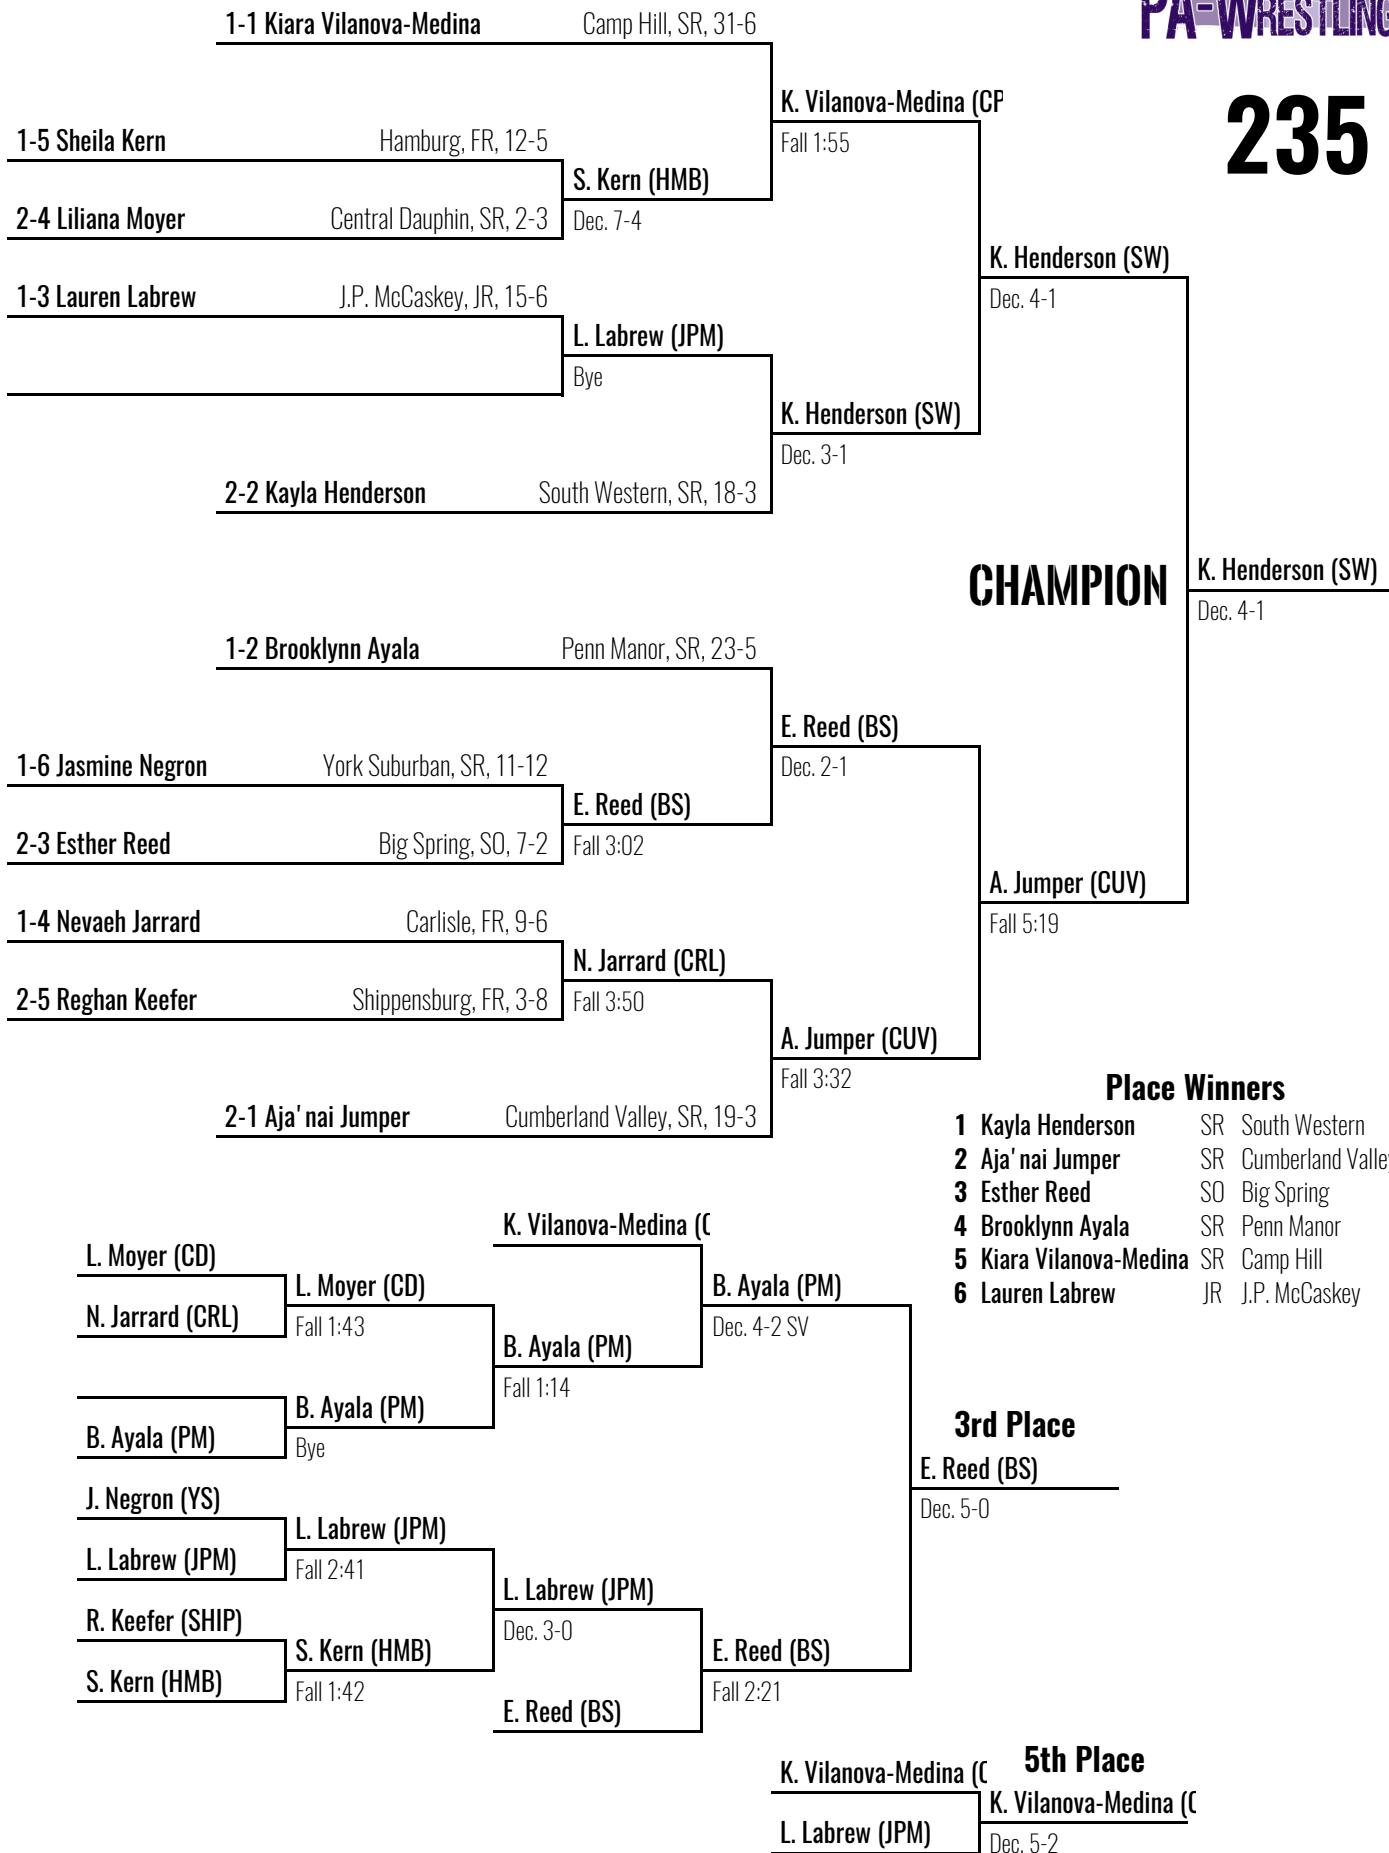

3rd Place

A. Armstrong (CD)
Fall 1:59

5th Place

S. Innerst (WPRY)
T. Orner (OCT)
Dec. 3-2

2024 South Central Girls Regional

Penn Manor HS March 2, 2024

235

- Place Winners**
- 1 Kayla Henderson SR South Western
 - 2 Aja' nai Jumper SR Cumberland Valley
 - 3 Esther Reed SO Big Spring
 - 4 Brooklynn Ayala SR Penn Manor
 - 5 Kiara Vilanova-Medina SR Camp Hill
 - 6 Lauren Labrew JR J.P. McCaskey