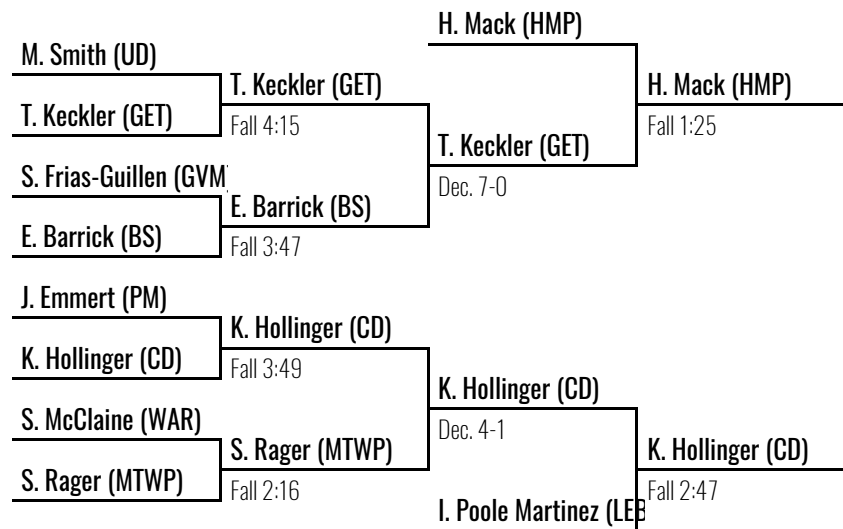

5th Place

T. Keckler (GET) vs I. Poole Martinez (LEB)
I. Poole Martinez (LEB) Dec. 8-1