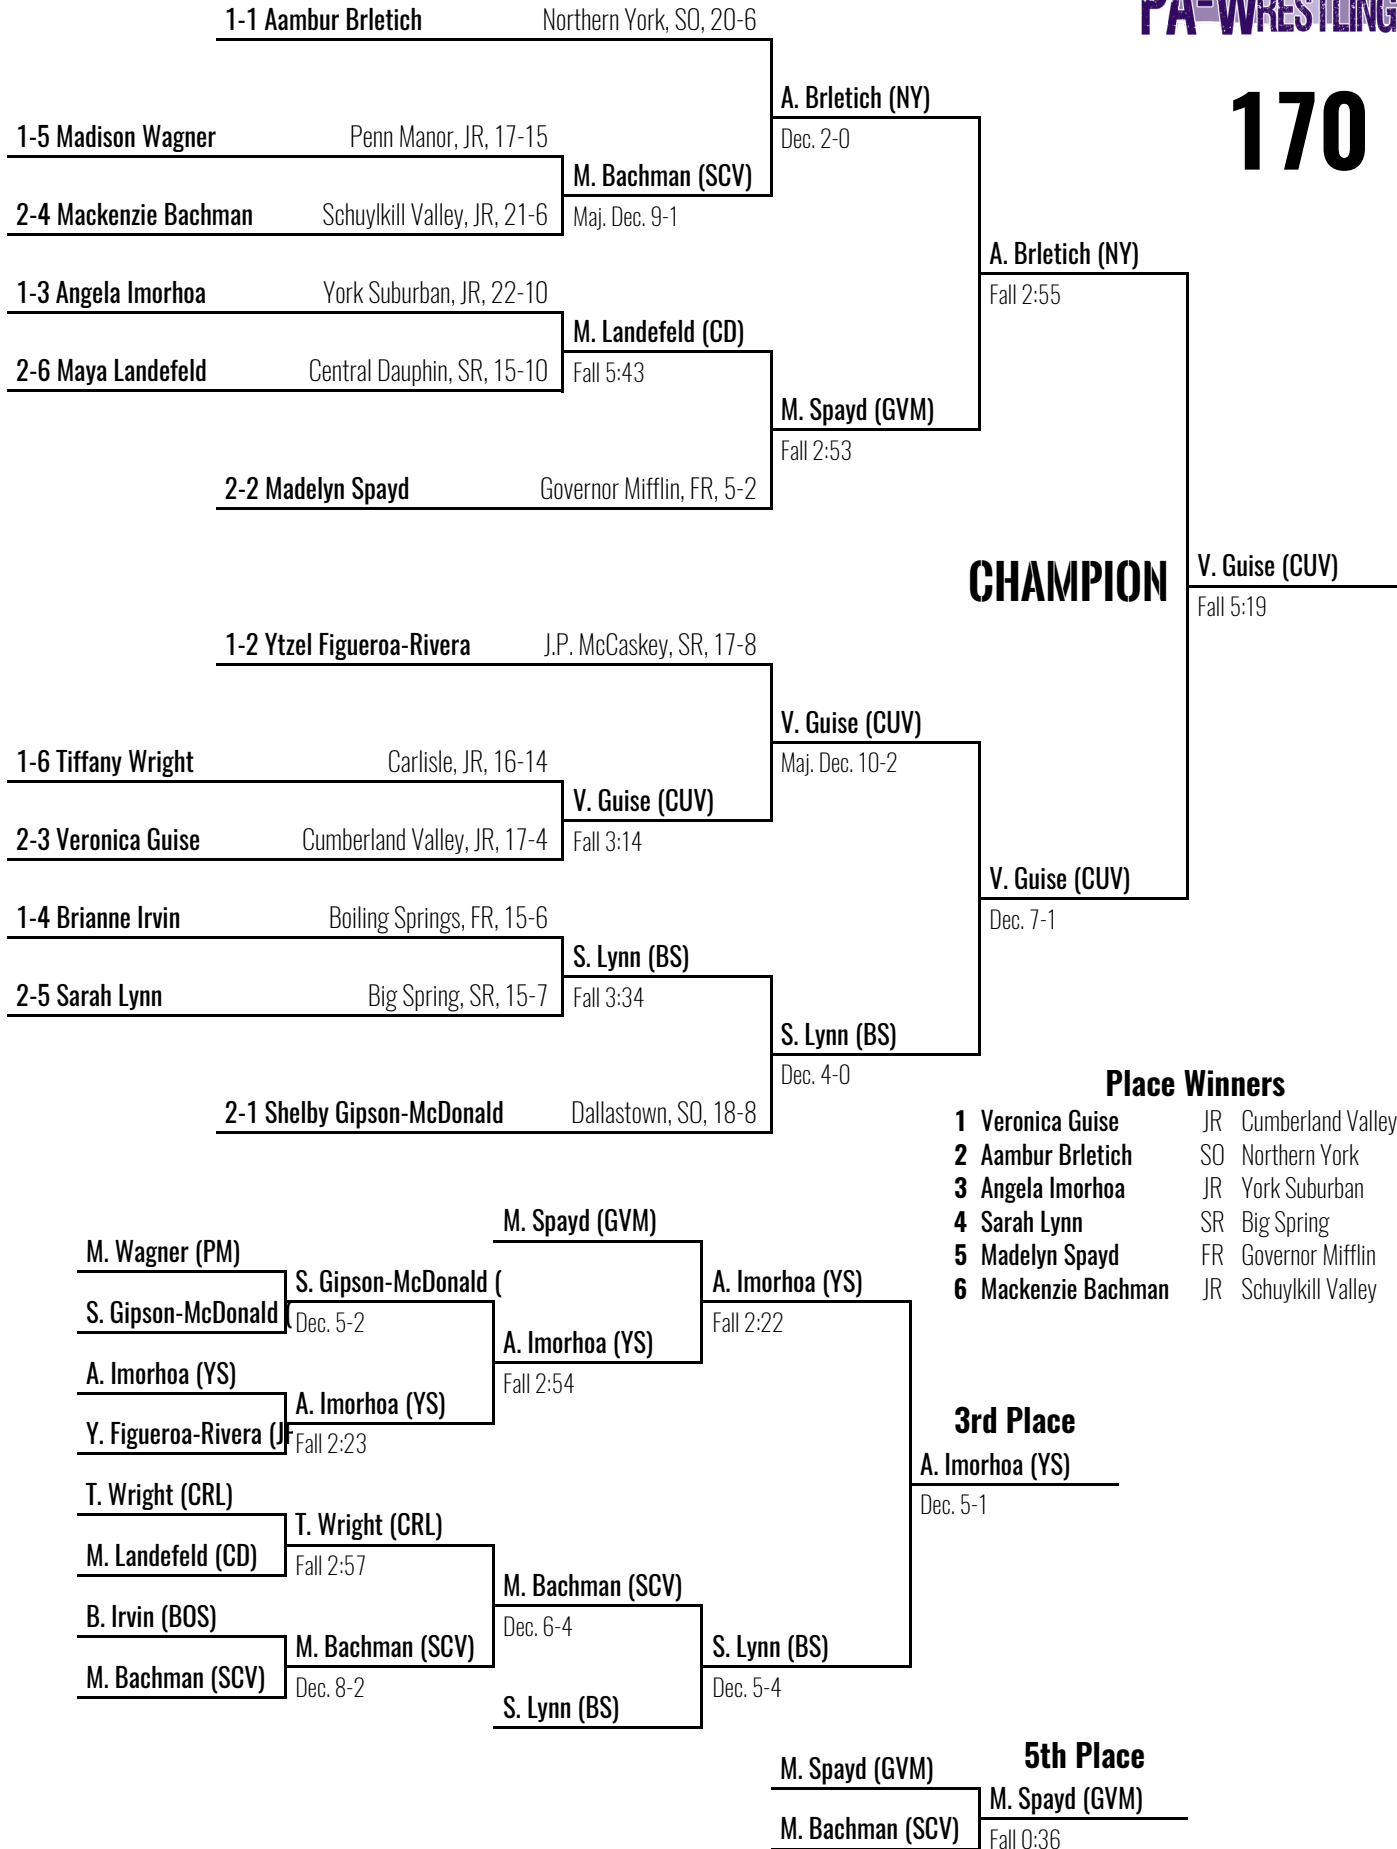

2024 South Central Girls Regional

Penn Manor HS

March 2, 2024

170

1. **Place Winners**
2. 1 Veronica Guise JR Cumberland Valley
   - 2 Aambur Brletich SO Northern York
   - 3 Angela Imorhoa JR York Suburban
   - 4 Sarah Lynn SR Big Spring
   - 5 Madelyn Spayd FR Governor Mifflin
   - 6 Mackenzie Bachman JR Schuylkill Valley

3rd Place
A. Imorhoa (YS)
Dec. 5-1