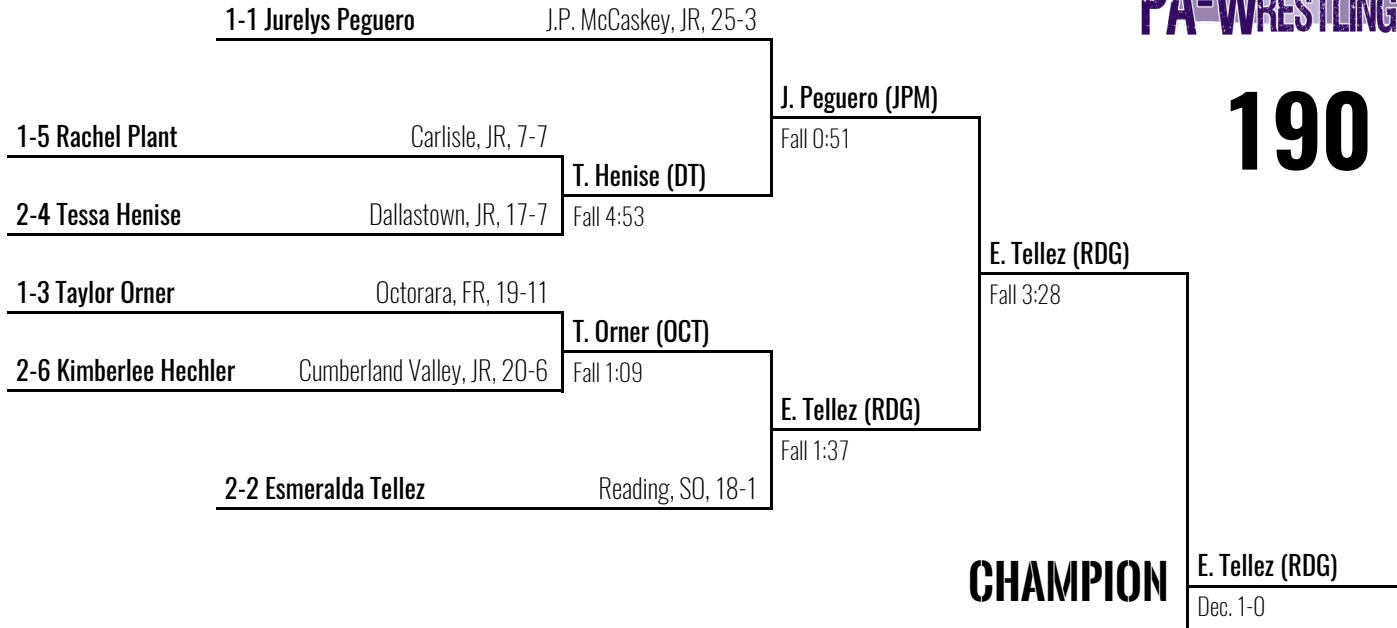

3rd Place
A. Imorhoa (YS)
Dec. 5-1

2024 South Central Girls Regional

Penn Manor HS

March 2, 2024

190

Place Winners

- | | | | |
|----------|-------------------|----|-----------------|
| 1 | Esmeralda Tellez | SO | Reading |
| 2 | Davina Crump | SR | South Western |
| 3 | Aaliyah Armstrong | FR | Central Dauphin |
| 4 | Jurelys Peguero | JR | J.P. McCaskey |
| 5 | Taylor Orner | FR | Octorara |
| 6 | Sadie Innerst | JR | West Perry |